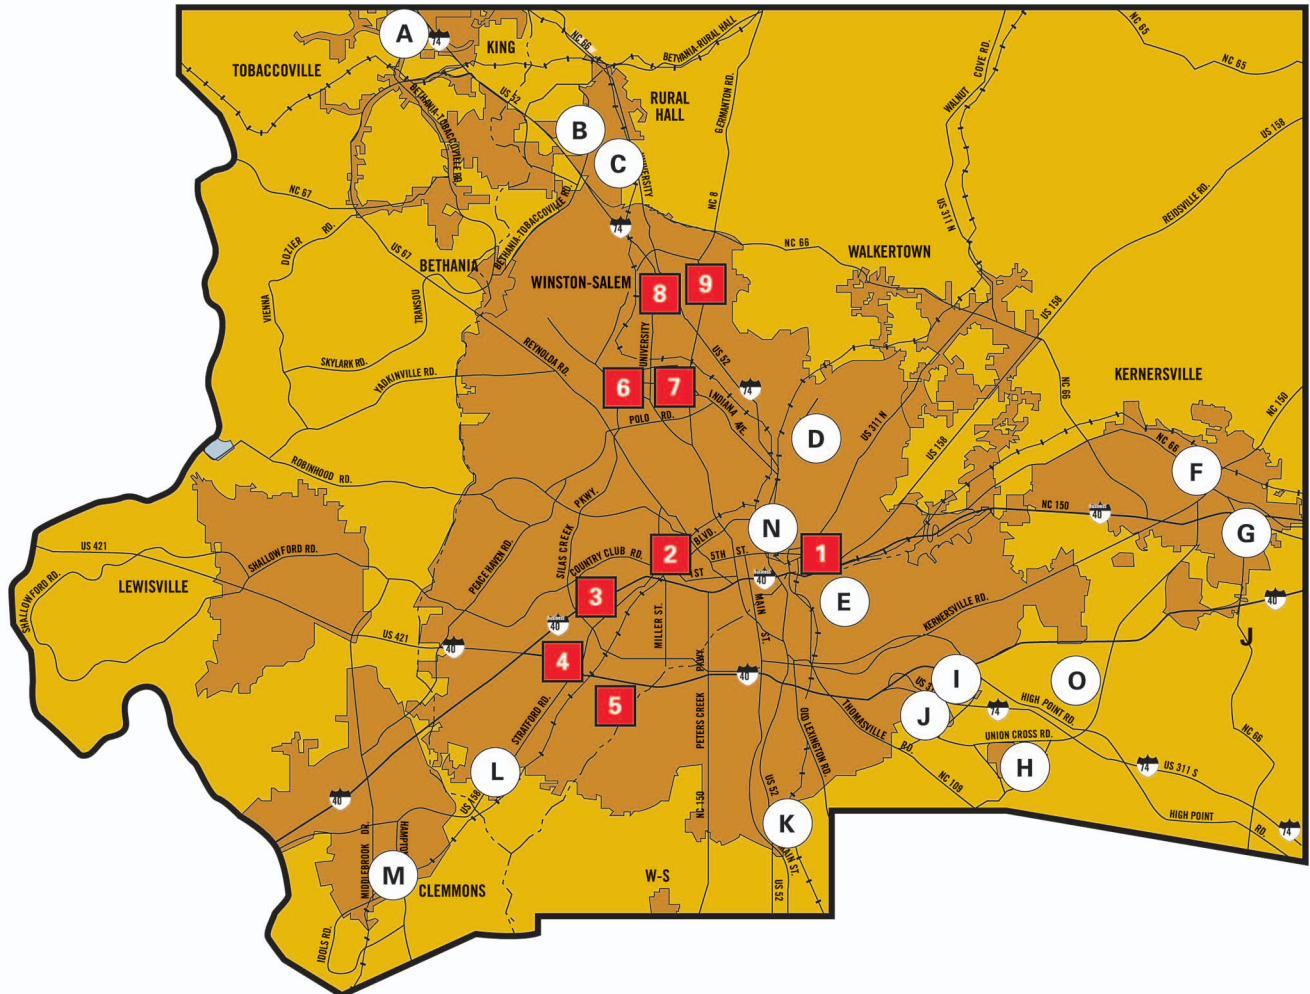

## INDUSTRIAL PARKS & OFFICE SPACES

- A Big Oak Industrial Park
- B Northridge Business Park
- C Forum 52
- D Airport Business Park
- E Winston-Salem Business Park
- F North Park Business Center
- G South Park Business Center
- H Union Cross Business Park
- I Ridgewood Business Park
- J Centre 311
- K Piedmont Triad Industrial Center
- L West Point/Stratford Industrial Park
- M Idols Road Site
- N Piedmont Triad Research Park
- O Alliance Science & Technology Park

### Major Office Areas

1. Downtown Winston-Salem
2. Knollwood/Stratford
3. Stratford Executive Park
4. Plaza West/Healy Drive
5. Forsyth Corporate Center
6. Sunnynoll
7. North Point
8. Madison Park
9. Oak Summit