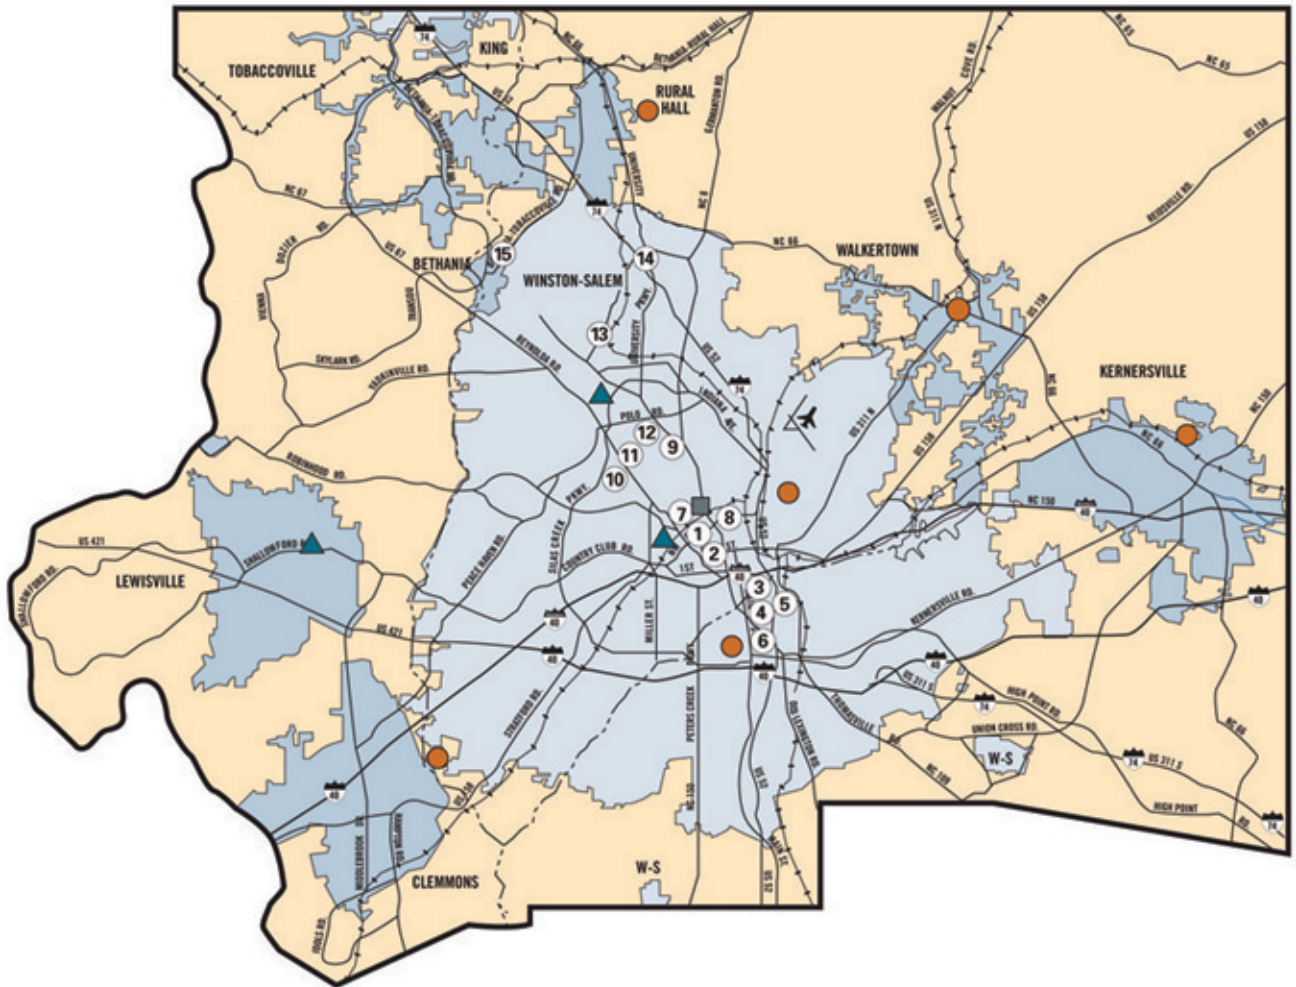

LIBRARIES & CULTURAL RESOURCES

■ Main Library

● Full-Service Branch

▲ Branch Library

○ Cultural Resources

1. Roger L. Stevens Center for the Performing Arts
2. Sawtooth Center for Visual Art
3. Old Salem
4. Museum of Early Southern Decorative Art
5. Diggs Gallery
6. Performance Place at N.C. School of the Arts
7. Piedmont Craftsman
8. Arts & Entertainment District
9. Little Theatre
10. Southeastern Center for Contemporary Art

11. Reynolda House
12. Museum of Anthropology
13. Historic Bethabara
14. SciWorks
15. Bethania Restoration